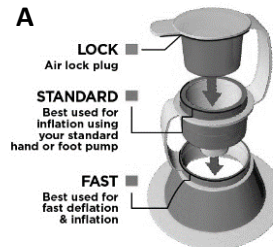

INSTRUCTIONS for USE

- To inflate, open STANDARD or FAST inflation valve, inflate, and insert LOCK plug firmly into valve (A).
- Do not over-inflate or use high-pressure air to inflate. For best results, finish inflating the product by mouth and ensure the cap is placed firmly into the valve.
- Vinyl plastic repair kit enclosed.

SPECIAL NOTE: Water Sport Gear can used with other Lock 'n Dock products by attaching carabiners together (see B).