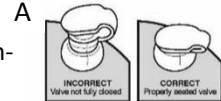

INSTRUCTIONS FOR USE and SAFETY

- Inflate the Baby Boat inner ring and outer ring until firm. Valves are found underneath the boat (see fabric openings). DO NOT overinflate or use high-pressure air to inflate. For best results, finish inflating Boat by mouth and ensure caps are placed firmly into the valves (see A).
- Place the Baby Boat in the water first; hold your baby and place him/her gently into the boat.
- The Baby Boat features 3 straps for securing the Sunshade and 2 straps to raise the shade upright. Raise the shade by connecting the long hook 'n loop straps to the sides of the boat (see B). Please note: Use sunscreen on your child when using this product and limit your child's exposure to the sun.