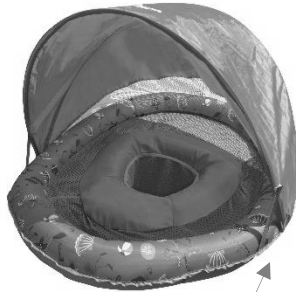

Baby Boat with Canopy

WARRANTY

Return product to retailer with proof of purchase. Product is covered by a 30-day warranty from the original purchase date, under normal use, and against defective workmanship and materials.

B To raise shade upright, connect long hook 'n loop straps to sides of boat

©2016 Aqua-Leisure® Industries, Inc. Contact: call 1-866-807-3998, send e-mail to customercare@aqualeisure.com, or mail to Aqua-Leisure Industries, P.O. Box 239, Avon, MA 02322-1098. Styles and colors may vary. Distributed by Aqua-Leisure Industries, Inc.

INSTRUCTIONS FOR USE and SAFETY

- Inflate the Baby Boat inner ring and outer ring until firm. Valves are found underneath the boat (see fabric openings). DO NOT overinflate or use high-pressure air to inflate. For best results, finish inflating Boat by mouth and ensure caps are placed firmly into the valves (see A).
- Place the Baby Boat in the water first; hold your baby and place him/her gently into the boat.
- The Baby Boat features 3 straps for securing the Sunshade and 2 straps to raise the shade upright. Raise the shade by connecting the long hook 'n loop straps to the sides of the boat (see B). Please note: Use sunscreen on your child when using this product and limit your child's exposure to the sun.